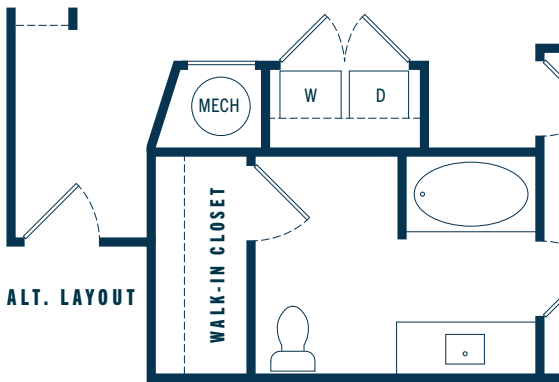

ALT. LAYOUT

ALT. LAYOUT

1 BED 1 BATH
838 - 871 S.F.

12500 Live Oak Way

Frisco, TX 75035

(972) 954-9470

Interior layout varies to accommodate accessible features. Actual apartment materials, colors, and finishes may vary. Interior layout may vary by home. Floor plan is an artist's rendering and may not be to scale. Square footage is approximate and may vary by unit. Availability and pricing subject to change. See an office representative for details.

flooring

backsplash

cabinets